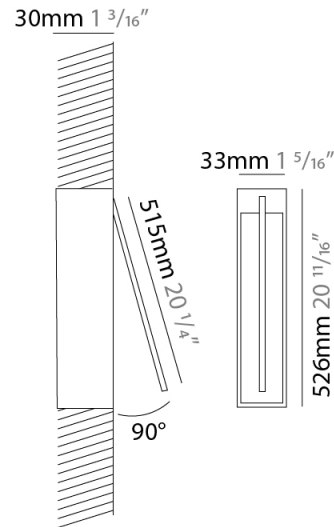

PROJECT	_____
TYPE	_____
SPECIFIER	_____
QUANTITY	_____
DATE	_____

SPILLO 1 ROD RECESSED

D46007- _____ - _____
base number   Color   Finish
                         Temperature   Options

1. To build a product code in our configurator select the specify button on the base model # product page
2. To build a manual product code on this datasheet choose from the options listed below in blue font and add the suffix to the base model #

GENERAL

Series: Spillo
Subseries: Spillo 1 Rod
Brand: Icone
Division: Design
Mounting Type: Recessed
Mounting Location: Wall
Subcategory: Ambient

PHYSICAL

Shape: Rectangle
Width (mm): 33
Width (in): 1 ⁵/₁₆
Height (mm): 526
Height (in): 20 ¹¹/₁₆
Min. Recessing Depth (mm): 30
Min. Recessing Depth (in): 1 ³/₁₆
Light Distribution: Adjustable
Fixture Finish: WHI / BLK / CHR / BGD
Fixture Material: Brass

ELECTRICAL

Lamp Type: LED
Total Output Wattage (W): 6.6
Dimming: 0-10V Dimming
Driver Included: No
Driver Location: Remote
Driver Type: Constant Voltage - 120 / 277Vac
Driver Class: Class 2
Input Voltage (V): 120 - 277
Output Voltage (V): 12
Upon Request: (Not included, see components) 0-10Vdc dimming / 277Vac

LED

Color Temperature (°K): 2700 / 3000
Nominal Lumen (lm): 550
CRI: >90 CRI
Lamp Life (hrs): 50000

OPTICAL

Adjustability: Tilt 120°

RATINGS AND CERTIFICATIONS

Certified By: Certified for North American Standards
IP rating: IP20