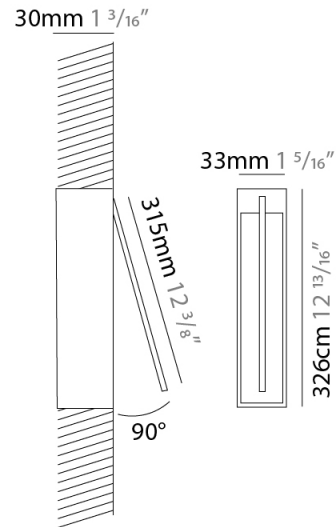

PROJECT
TYPE
SPECIFIER
QUANTITY
DATE

SPILLO 1 ROD RECESSED

D46005- -

base number   Color   Finish
Temperature   Options

1. To build a product code in our configurator select the specify button on the base model # product page
2. To build a manual product code on this datasheet choose from the options listed below in blue font and add the suffix to the base model #

GENERAL

Series: Spillo
Subseries: Spillo 1 Rod
Brand: Icone
Division: Design
Mounting Type: Recessed
Mounting Location: Wall
Subcategory: Ambient

PHYSICAL

Shape: Rectangle
Width (mm): 33
Width (in): 1 ⁵/₁₆
Height (mm): 326
Height (in): 12 ¹³/₁₆
Min. Recessing Depth (mm): 30
Min. Recessing Depth (in): 1 ³/₁₆
Light Distribution: Adjustable
Fixture Finish: WHI / BLK / CHR / BGD
Fixture Material: Brass

ELECTRICAL

Lamp Type: LED
Total Output Wattage (W): 3.96
Dimming: 0-10V Dimming
Driver Included: No
Driver Location: Remote
Driver Type: Constant Voltage - 120 / 277Vac
Driver Class: Class 2
Input Voltage (V): 120 - 277
Output Voltage (V): 12
Upon Request: (Not included, see components) 0-10Vdc dimming / 277Vac

LED

Color Temperature (°K): 2700 / 3000
Nominal Lumen (lm): 330
CRI: >90 CRI
Lamp Life (hrs): 50000

OPTICAL

Adjustability: Tilt 120°

RATINGS AND CERTIFICATIONS

Certified By: Certified for North American Standards
IP rating: IP20