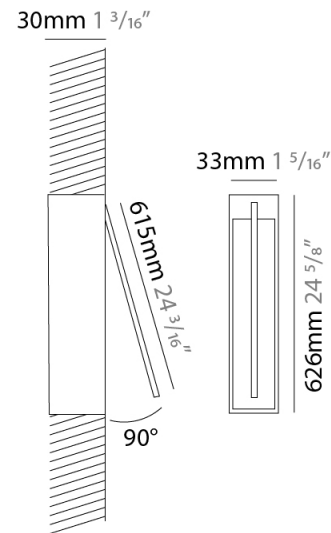

PROJECT	_____
TYPE	_____
SPECIFIER	_____
QUANTITY	_____
DATE	_____

SPILLO 1 ROD RECESSED

D46008- _____ - _____
base number   Color   Finish
                         Temperature   Options

1. To build a product code in our configurator select the specify button on the base model # product page
2. To build a manual product code on this datasheet choose from the options listed below in blue font and add the suffix to the base model #

GENERAL

Series: Spillo
Subseries: Spillo 1 Rod
Brand: Icone
Division: Design
Mounting Type: Recessed
Mounting Location: Wall
Subcategory: Ambient

PHYSICAL

Shape: Rectangle
Width (mm): 33
Width (in): 1 5/16
Height (mm): 626
Height (in): 24 5/8
Min. Recessing Depth (mm): 30
Min. Recessing Depth (in): 1 3/16
Light Distribution: Adjustable
Fixture Finish: WHI / BLK / CHR / BGD
Fixture Material: Brass

ELECTRICAL

Lamp Type: LED
Total Output Wattage (W): 7.92
Dimming: 0-10V Dimming
Driver Included: No
Driver Location: Remote
Driver Type: Constant Voltage - 120Vac
Driver Class: Class 2
Input Voltage (V): 120
Output Voltage (V): 12
Upon Request: (Not included, see components) 0-10Vdc dimming / 277Vac

LED

Color Temperature (°K): 2700 / 3000
Nominal Lumen (lm): 660
CRI: >90 CRI
Lamp Life (hrs): 50000

OPTICAL

Adjustability: Tilt 120°

RATINGS AND CERTIFICATIONS

Certified By: Certified for North American Standards
IP rating: IP20