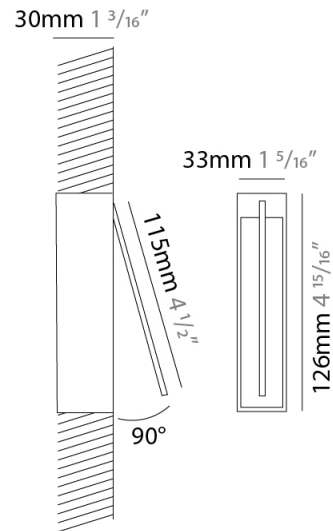

SPILLO 1 ROD RECESSED

D46003- _____ - _____

base number   Color   Finish
Temperature   Options

1. To build a product code in our configurator select the specify button on the base model # product page
2. To build a manual product code on this datasheet choose from the options listed below in blue font and add the suffix to the base model #

GENERAL

Series: Spillo
Subseries: Spillo 1 Rod
Brand: Icone
Division: Design
Mounting Type: Recessed
Mounting Location: Wall
Subcategory: Ambient

PHYSICAL

Shape: Rectangle
Width (mm): 33
Width (in): 1 ⁵/₁₆
Height (mm): 126
Height (in): 4 ¹⁵/₁₆
Min. Recessing Depth (mm): 30
Min. Recessing Depth (in): 1 ³/₁₆
Light Distribution: Adjustable
[Fixture Finish: WHI / BLK / CHR / BGD](#)
Fixture Material: Brass

ELECTRICAL

Lamp Type: LED
Total Output Wattage (W): 1.32
Dimming: 0-10V Dimming
Driver Included: No
Driver Location: Remote
Driver Type: Constant Voltage - 120 / 277Vac
Driver Class: Class 2
Input Voltage (V): 120 - 277
Output Voltage (V): 12
Upon Request: (Not included, see components) 0-10Vdc dimming / 277Vac

LED

[Color Temperature (°K): 2700 / 3000](#)
Nominal Lumen (lm): 110
CRI: >90 CRI
Lamp Life (hrs): 50000

OPTICAL

Adjustability: Tilt 120°

RATINGS AND CERTIFICATIONS

Certified By: Certified for North American Standards
IP rating: IP20