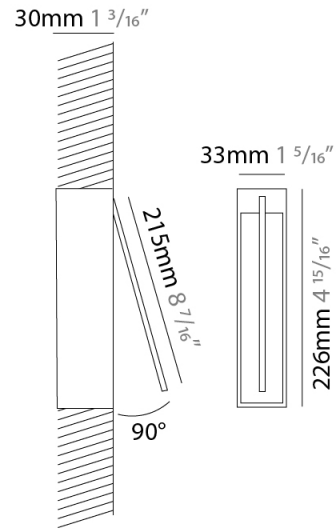

PROJECT
TYPE
SPECIFIER
QUANTITY
DATE

SPILLO 1 ROD RECESSED

D46004- -
base number   Color   Finish
                         Temperature   Options

1. To build a product code in our configurator select the specify button on the base model # product page
2. To build a manual product code on this datasheet choose from the options listed below in blue font and add the suffix to the base model #

GENERAL

Series: Spillo
Subseries: Spillo 1 Rod
Brand: Icone
Division: Design
Mounting Type: Recessed
Mounting Location: Wall
Subcategory: Ambient

PHYSICAL

Shape: Rectangle
Width (mm): 33
Width (in): 1 5/16
Height (mm): 226
Height (in): 8 7/8
Min. Recessing Depth (mm): 30
Min. Recessing Depth (in): 1 3/16
Light Distribution: Adjustable
Fixture Finish: WHI / BLK / CHR / BGD
Fixture Material: Brass

ELECTRICAL

Lamp Type: LED
Total Output Wattage (W): 2.64
Dimming: 0-10V Dimming
Driver Included: No
Driver Location: Remote
Driver Type: Constant Voltage - 120 / 277Vac
Driver Class: Class 2
Input Voltage (V): 120 - 277
Output Voltage (V): 12
Upon Request: (Not included, see components) 0-10Vdc dimming / 277Vac

LED

Color Temperature (°K): 2700 / 3000
Nominal Lumen (lm): 220
CRI: >90 CRI
Lamp Life (hrs): 50000

OPTICAL

Adjustability: Tilt 120°

RATINGS AND CERTIFICATIONS

Certified By: Certified for North American Standards
IP rating: IP20