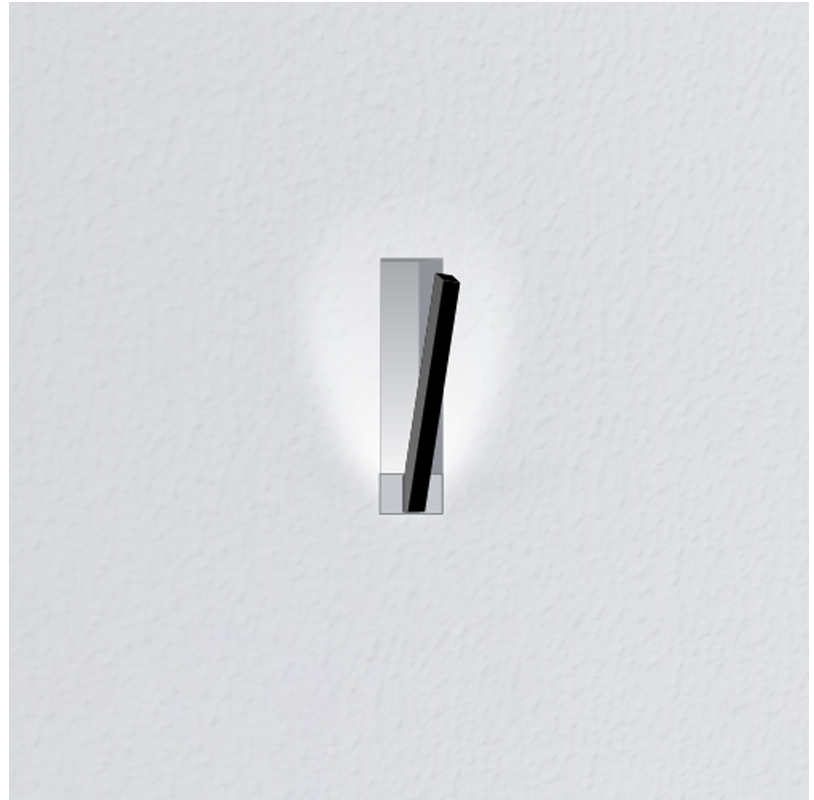

SPILLO 1 ROD RECESSED

D46003- _____ - _____

base number   Color   Finish
Temperature   Options

1. To build a product code in our configurator select the specify button on the base model # product page
2. To build a manual product code on this datasheet choose from the options listed below in blue font and add the suffix to the base model #

GENERAL

Series: Spillo
Subseries: Spillo 1 Rod
Brand: Icone
Division: Design
Mounting Type: Recessed
Mounting Location: Wall
Subcategory: Ambient

PHYSICAL

Shape: Rectangle
Width (mm): 33
Width (in): 1 ⁵/₁₆
Height (mm): 126
Height (in): 4 ¹⁵/₁₆
Min. Recessing Depth (mm): 30
Min. Recessing Depth (in): 1 ³/₁₆
Light Distribution: Adjustable
[Fixture Finish: WHI / BLK / CHR / BGD](#)
Fixture Material: Brass

ELECTRICAL

Lamp Type: LED
Total Output Wattage (W): 1.32
Dimming: 0-10V Dimming
Driver Included: No
Driver Location: Remote
Driver Type: Constant Voltage - 120 / 277Vac
Driver Class: Class 2
Input Voltage (V): 120 - 277
Output Voltage (V): 12
Upon Request: (Not included, see components) 0-10Vdc dimming / 277Vac

LED

[Color Temperature (°K): 2700 / 3000](#)
Nominal Lumen (lm): 110
CRI: >90 CRI
Lamp Life (hrs): 50000

OPTICAL

Adjustability: Tilt 120°

RATINGS AND CERTIFICATIONS

Certified By: Certified for North American Standards
IP rating: IP20