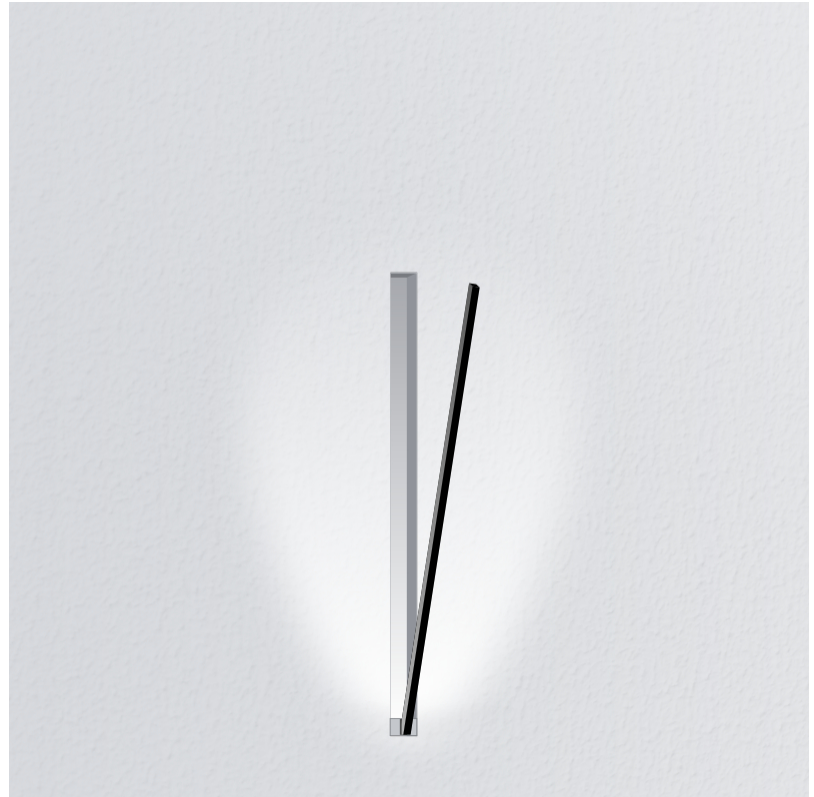

PROJECT	_____
TYPE	_____
SPECIFIER	_____
QUANTITY	_____
DATE	_____

SPILLO 1 ROD RECESSED

D46007- _____ - _____
base number   Color   Finish
                         Temperature   Options

1. To build a product code in our configurator select the specify button on the base model # product page
2. To build a manual product code on this datasheet choose from the options listed below in blue font and add the suffix to the base model #

GENERAL

Series: Spillo
Subseries: Spillo 1 Rod
Brand: Icone
Division: Design
Mounting Type: Recessed
Mounting Location: Wall
Subcategory: Ambient

PHYSICAL

Shape: Rectangle
Width (mm): 33
Width (in): 1 ⁵/₁₆
Height (mm): 526
Height (in): 20 ¹¹/₁₆
Min. Recessing Depth (mm): 30
Min. Recessing Depth (in): 1 ³/₁₆
Light Distribution: Adjustable
Fixture Finish: WHI / BLK / CHR / BGD
Fixture Material: Brass

ELECTRICAL

Lamp Type: LED
Total Output Wattage (W): 6.6
Dimming: 0-10V Dimming
Driver Included: No
Driver Location: Remote
Driver Type: Constant Voltage - 120 / 277Vac
Driver Class: Class 2
Input Voltage (V): 120 - 277
Output Voltage (V): 12
Upon Request: (Not included, see components) 0-10Vdc dimming / 277Vac

LED

Color Temperature (°K): 2700 / 3000
Nominal Lumen (lm): 550
CRI: >90 CRI
Lamp Life (hrs): 50000

OPTICAL

Adjustability: Tilt 120°

RATINGS AND CERTIFICATIONS

Certified By: Certified for North American Standards
IP rating: IP20