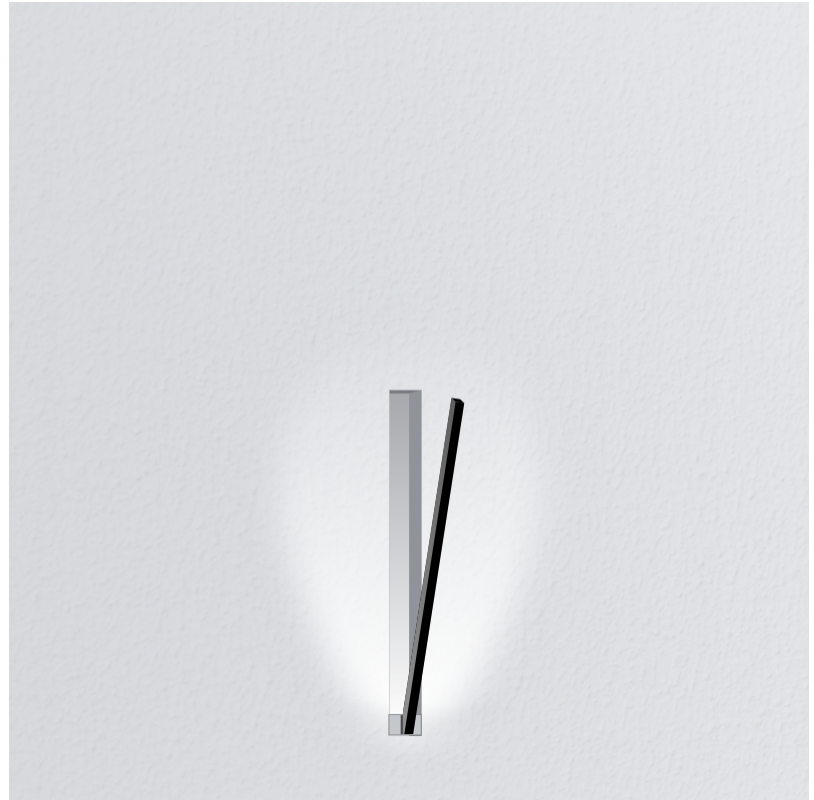

PROJECT
TYPE
SPECIFIER
QUANTITY
DATE

SPILLO 1 ROD RECESSED

D46005- -

base number   Color   Finish
Temperature   Options

1. To build a product code in our configurator select the specify button on the base model # product page
2. To build a manual product code on this datasheet choose from the options listed below in blue font and add the suffix to the base model #

GENERAL

Series: Spillo
Subseries: Spillo 1 Rod
Brand: Icone
Division: Design
Mounting Type: Recessed
Mounting Location: Wall
Subcategory: Ambient

PHYSICAL

Shape: Rectangle
Width (mm): 33
Width (in): 1 ⁵/₁₆
Height (mm): 326
Height (in): 12 ¹³/₁₆
Min. Recessing Depth (mm): 30
Min. Recessing Depth (in): 1 ³/₁₆
Light Distribution: Adjustable
Fixture Finish: WHI / BLK / CHR / BGD
Fixture Material: Brass

ELECTRICAL

Lamp Type: LED
Total Output Wattage (W): 3.96
Dimming: 0-10V Dimming
Driver Included: No
Driver Location: Remote
Driver Type: Constant Voltage - 120 / 277Vac
Driver Class: Class 2
Input Voltage (V): 120 - 277
Output Voltage (V): 12
Upon Request: (Not included, see components) 0-10Vdc dimming / 277Vac

LED

Color Temperature (°K): 2700 / 3000
Nominal Lumen (lm): 330
CRI: >90 CRI
Lamp Life (hrs): 50000

OPTICAL

Adjustability: Tilt 120°

RATINGS AND CERTIFICATIONS

Certified By: Certified for North American Standards
IP rating: IP20